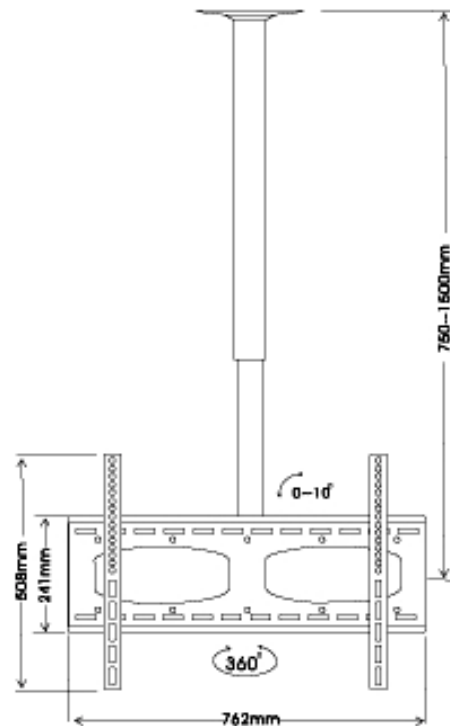

WKT-02CB

Ceiling Bracket Of PDP

Specifications

Name	Ceiling Bracket Of PDP
Max Support(KG)	65
LCD size	30"-64"
Material	Steel
Meet VESA Standard(MAX)	700mm×450mm
Title Adjustable	10°
Meas(cm)	Supender Packing:700x18x18 TV Shelf Packing:78.5x58x24.5
NET Weight(KG)	6.5
Gross Weight(KG)	7.5
Q'TY/Cartron	Supender Packing:4 TV shelf Packing:4