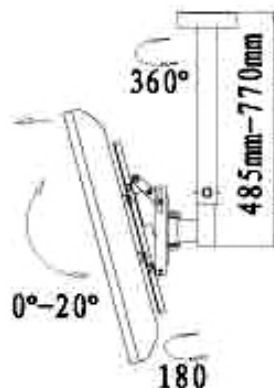

WKT-01CB

Ceiling Bracket Of LCD

Specifications

Name	Ceiling Bracket Of LCD
Max Support(KG)	20
LCD size	14"-32" LCD
Material	Steel
Meet VESA Standard(MAX)	275mmx275mm
Title Adjustable	20°
Meas(cm)	54x30.5x16.5
NET Weight(KG)	16.2
Gross Weight(KG)	17.5
Q'TY/Carton	6