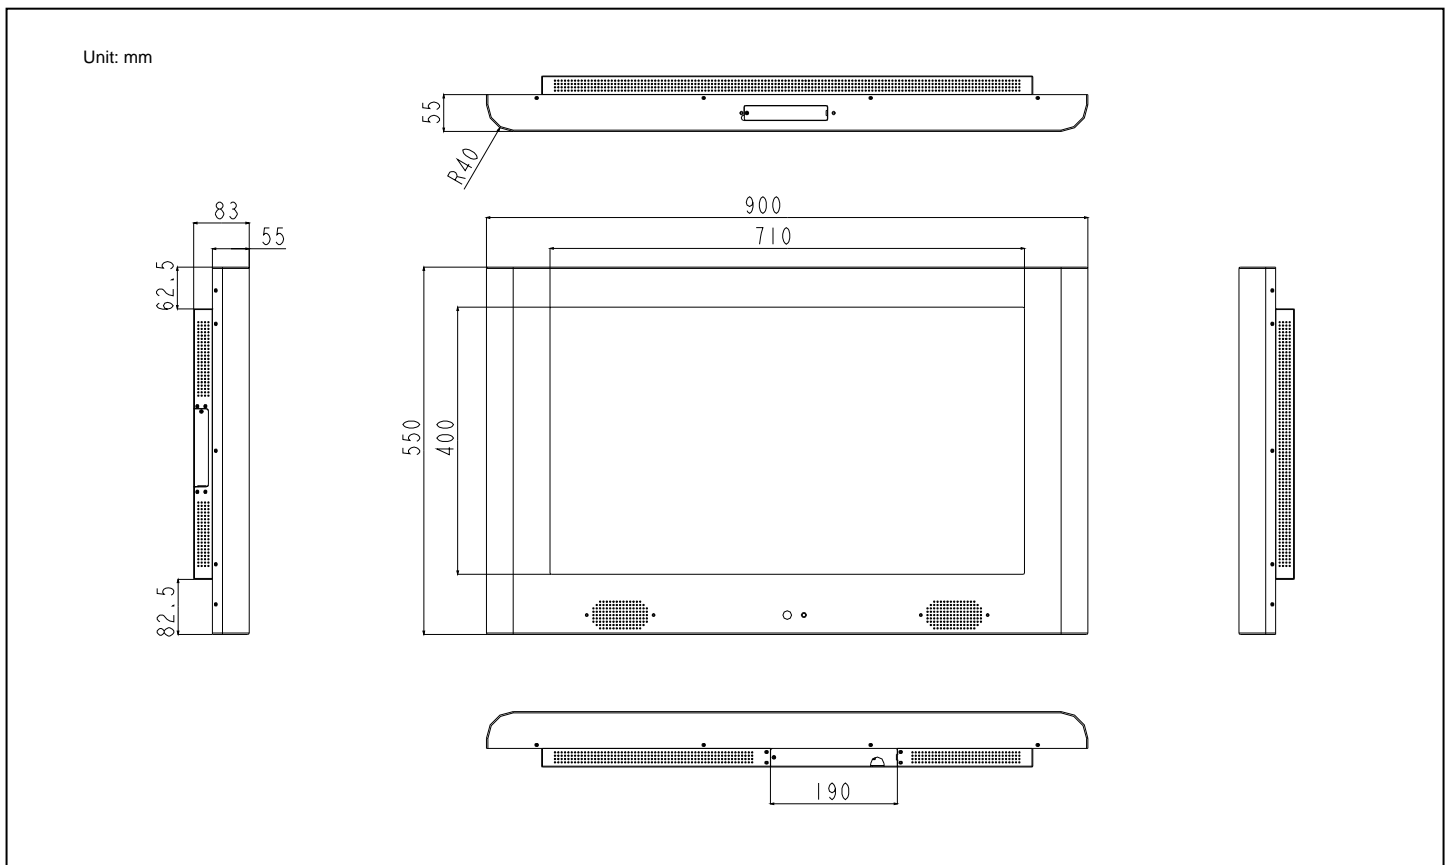

Features	Built in Speaker	Yes (2x 8w stereo speaker)
	OSD Adjust switch Button	Yes
	Automatic Slide Show	Yes
	Music background	Yes
	Language Support	8
	Loop Zoom	Yes
	File Name/Size/Data Display	Yes
	Slide Show/Interval Setup	Yes
	Designate folder and file type Play	Yes
	Play/Pause/Stop/Volume/Mute	Yes
	File Copy Function	only USB update version support
	Memory card with Security Cover	Yes
	Power Supply	internal (24V/6A+12V/3A 180 Watts)
	Timer	Optional
	Motion Sensor	Optional
	DC in Power	NO
Accessories & Others	Remote Control	Yes
	Audio Cable	Yes
	AV Cable	Yes
	Power Cable	Yes
	Certificate	CE/FCC/ROHS
	Warranty	One Year
	Frame Material	Aluminum with Silver color painting
Dimension & Weight	Frame (W) x (H) x (D) mm	900 * 550 * 83 mm
	Net Weight (kg)	21.2 Kg
	Gross Weight (kg)	26.4 Kg
	Packing Dimension (W) x (H) x (D) mm	1060 * 680 * 240 mm

Ordering Information

DPF-322W	32" Wide LCD Digital Media player
DPFU-322W	32" Wide LCD Digital Media player , with USB update function

Dimension Diagram

Annso Technology Co.,Ltd

Factory address: The south faces industry area of Xia Gan Fu Hai road, Chang'an Town, Dongguan City, Guangdong, China.

Tel: +86-769-81666360 81666395/96/97

Fax: +86-769-81666306

Web: www.ansso.com www.ansso.com.cn www.medianice.com Email: Sales@ansso.com.cn