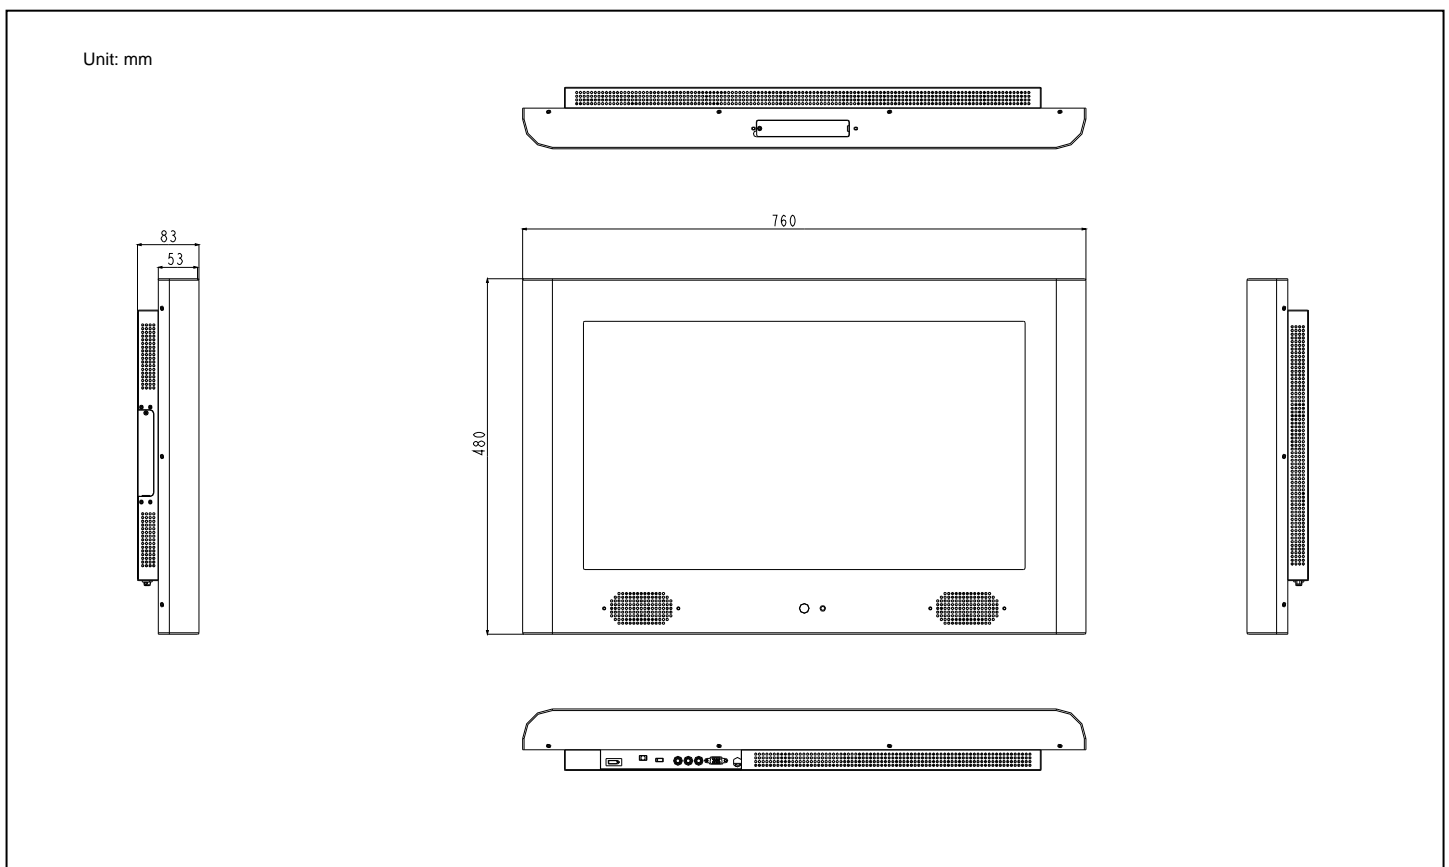

## Specifications

<b>Screen Size</b>	Screen Size	26"
	Display Type	WXGA
	Screen resolution (Pixels)	1366*768
	Brightness	500 nits
	Contrast Ratio	800: 1
	Pixel Size	0.1405*0.4215
	Maximun Color	16.2M
	Viewing angle ( L/R ,U/D )	80/80 ,80/70
	Response Time	8 ms
	Power Consumption	66 Watts
<b>Compatible Memory Card</b>	Back light MTBF	60,000 hrs.
	Compact Flash Type I/II (CF)	Yes
	Secure Digital (SD) Card	Yes
	Memory Stick (MS)	Yes
	Multi Media Card (MMC)	Yes
<b>Compatible File Format</b>	USB Memory Sticker	Optional
	JPEG	Yes
	MP3	Yes
	Motion JPEG (avi.)	Yes
	MPEG-1	Yes
	MPEG-2	Yes
<b>Connectivity</b>	MPEG-4 (D1 resolution)	Yes
	USB	Optional
	AV Input	Yes
	AV Output	Yes
	Audio Output	Yes

## Dimension Diagram