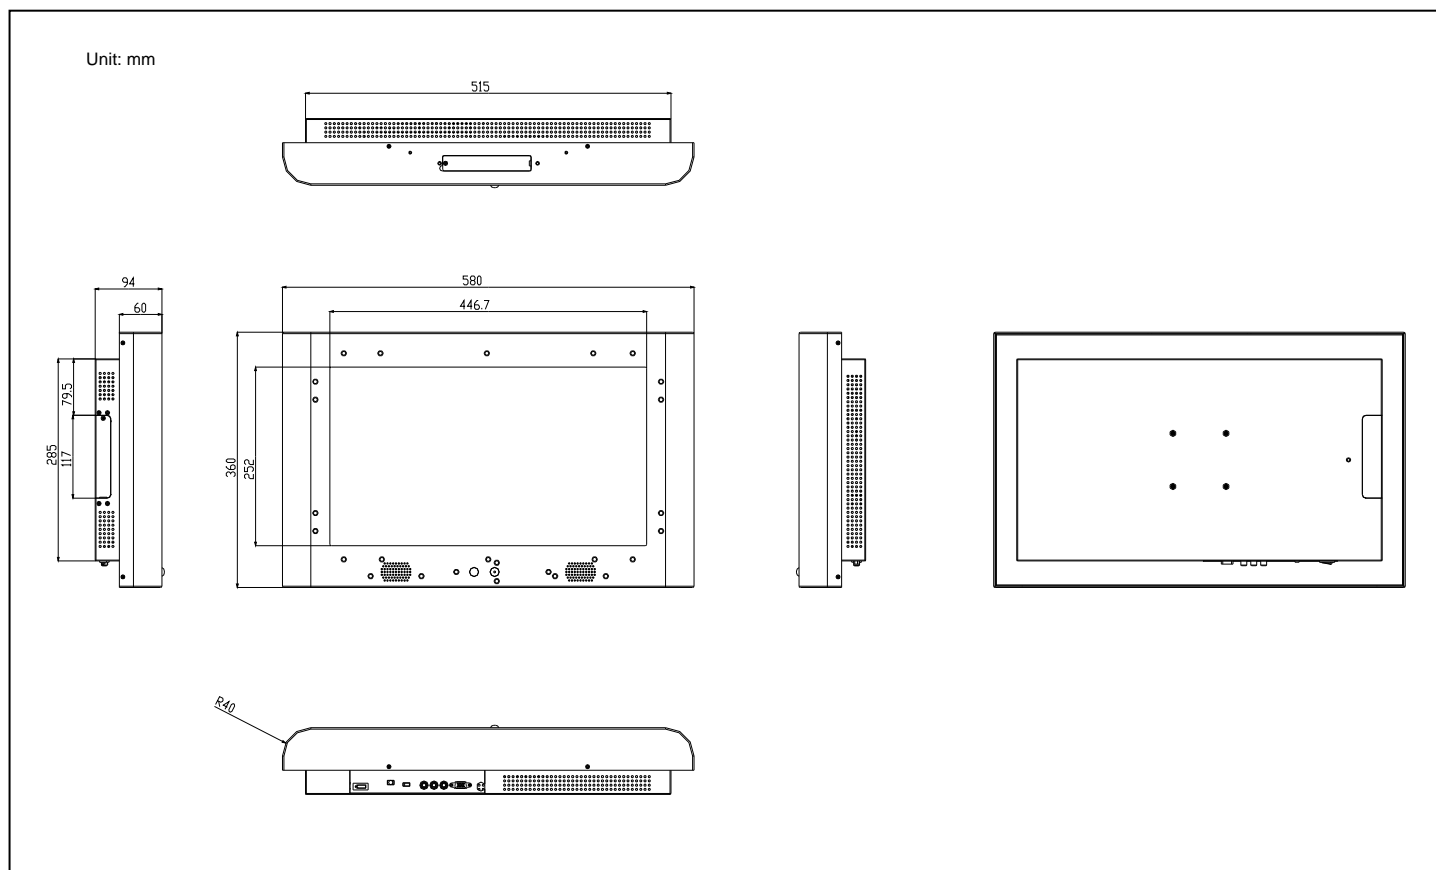

Features	Built in Speaker	Yes (2x 8w stereo speaker)
	OSD Adjust switch Button	Yes
	Automatic Slide Show	Yes
	Music background	Yes
	Language Support	8
	Loop Zoom	Yes
	File Name/Size/Data Display	Yes
	Slide Show/Interval Setup	Yes
	Designate folder and file type Play	Yes
	Play/Pause/Stop/Volume/Mute	Yes
	File Copy Function	only USB update version support
	Memory card with Security Cover	Yes
	Power Supply	Internal (12V/5A 60 Watts)
	Timer	Optional
	Motion Sensor	Optional
	DC in Power	7V-28V DC input
Accessories & Others	Remote Control	Yes
	Audio Cable	Yes
	AV Cable	Yes
	Power Cable	Yes
	Certificate	CE/FCC/ROHS
	Warranty	One Year
	Frame Material	Aluminum with Silver color painting
Dimension & Weight	Frame (W) x (H) x (D) mm	580 * 360 * 94 mm
	Net Weight (kg)	9.5 Kg
	Gross Weight (kg)	11.2 Kg
	Packing Dimension (W) x (H) x (D) mm	690 * 500 * 210 mm

Ordering Information

DPF-202W	20.1" Wide LCD Digital Media player
DPFU-202W	20.1" Wide LCD Digital Media player , with USB update function

Dimension Diagram

Annso Technology Co.,Ltd

Factory address: The south faces industry area of Xia Gan Fu Hai road, Chang'an Town, Dongguan City, Guangdong, China.

Tel: +86-769-81666360 81666395/96/97

Fax: +86-769-81666306

Web: www.annso.com www.annso.com.cn www.medianice.com Email: Sales@annso.com.cn