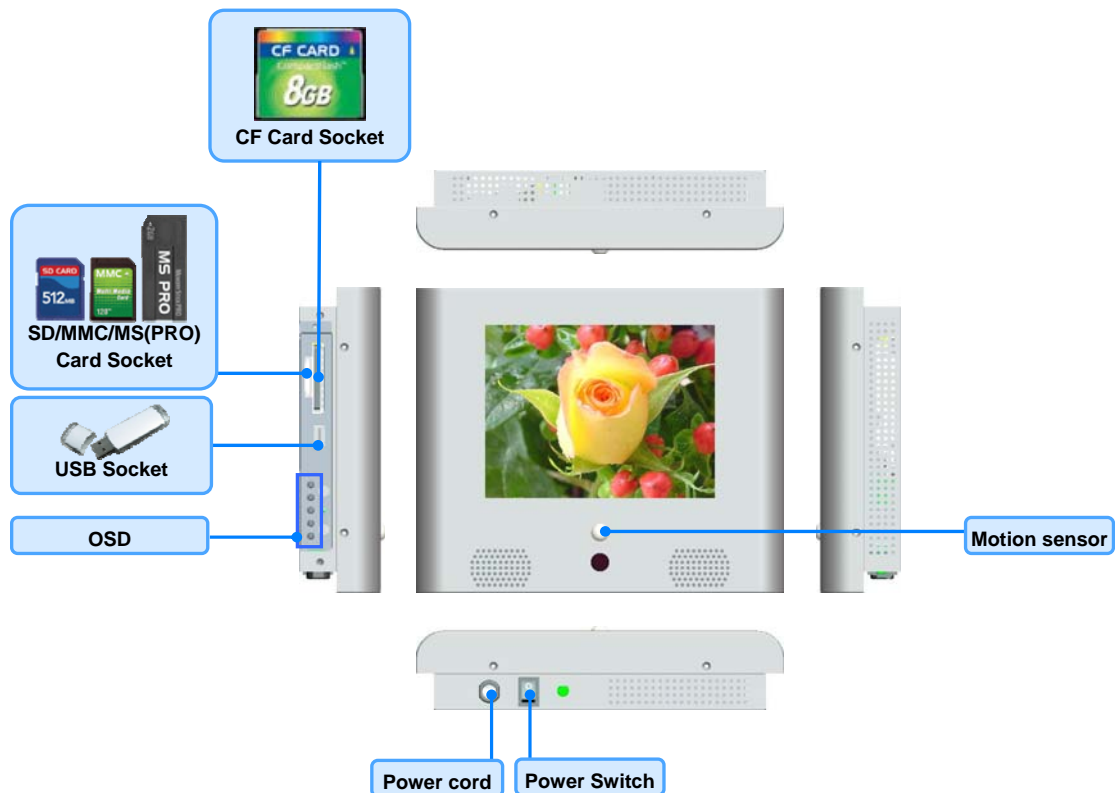

Optional Connections

VGA, RCA

Motion sensor (Optional)

Optional motion sensor detector controls the audio/video track to ensure that sound/video only plays when people are near

Mounting

Rear side mounting hole meet VESA standard (75x75 mm), support desk top stand / wall mount / swing arm mounting

Accessories

User manual x 1pcs, Remote control x 1pcs

Packing Info

Frame (W) x (H) x (D): 400 * 308 * 58.5 mm

Net Weight: 5.2 Kgs

Gross Weight: 6.5 Kgs

Packing Dimension (W) x (H) x (D): 520 * 420 * 160 mm

Ordering Information