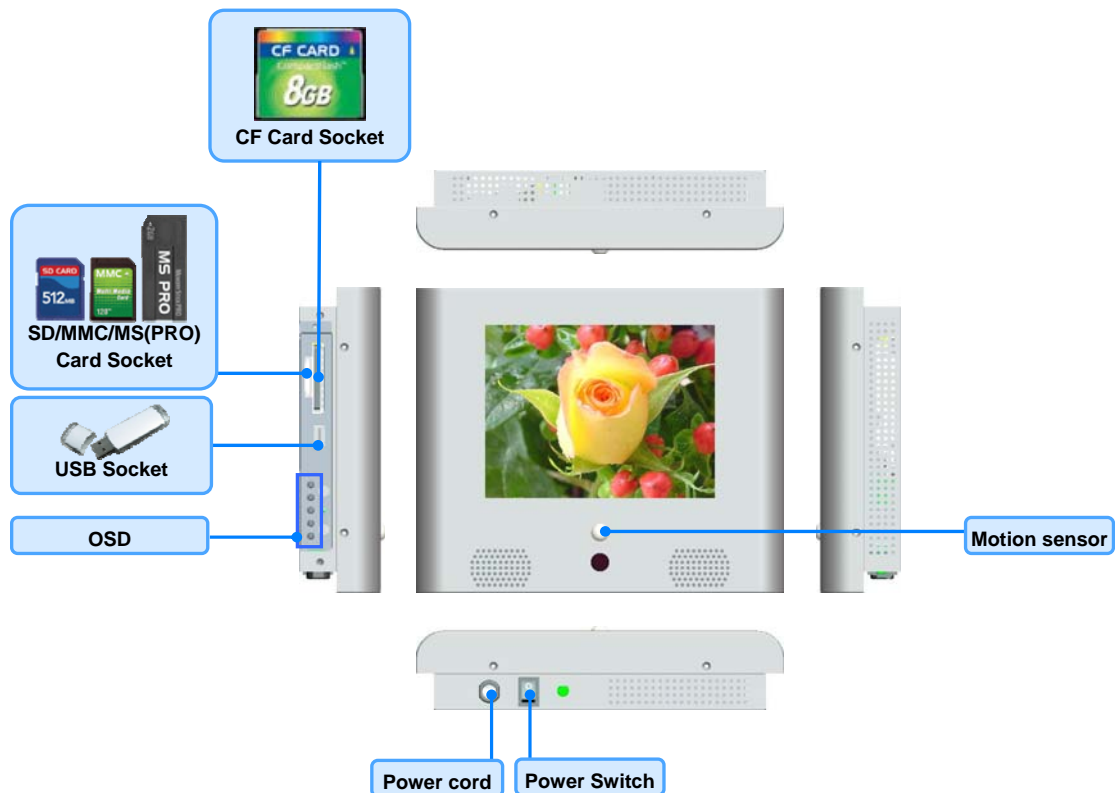

Optional Connections

VGA, RCA

Motion sensor (Optional)

Optional motion sensor detector controls the audio/video track to ensure that sound/video only plays when people are near

Mounting

Rear side mounting hole meet VESA standard (75x75 mm), support desk top stand / wall mount / swing arm mounting

Accessories

User manual x 1pcs, Remote control x 1pcs

Packing Info

Frame (W) x (H) x (D): 350 * 260 * 60 mm

Net Weight: 3.6 Kgs

Gross Weight: 5.1 Kgs

Packing Dimension (W) x (H) x (D): 460 * 420 * 160 mm

Ordering Information

DPF-122	12.1" LCD Digital Media player
DPF-122M	12.1" LCD Digital Media player , with motion sensor
DPF-122A	12.1" LCD Digital Media player , with VGA and RCA input
DPF-122AM	12.1" LCD Digital Media player , with motion sensor, with VGA and RCA input